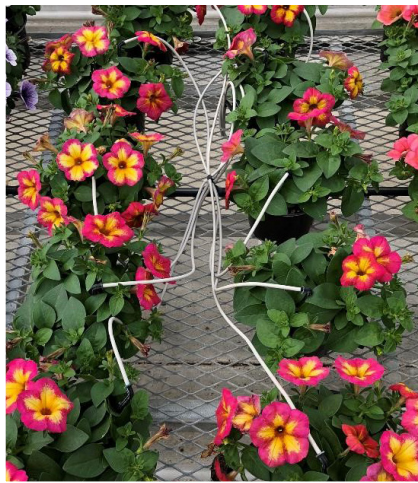

Petunia Fun House™ Potpourri

Fun House™, a dynamic new series from Syngenta Flowers, features unique flower and color patterns sure to capture retail customers' attention! Potpourri is the first exciting color in this new series.

syngenta *flowers*

FEATURES

- Great for use in containers, hanging baskets, landscapes, patio pots, and combos
- Mounded habit
- Height: 10 to 14"
Width: 18-22"

Limited Availability!!

Available in our popular split 51 tray beginning week 11, March 15, 2021

Tags included

YOUNG PLANTS