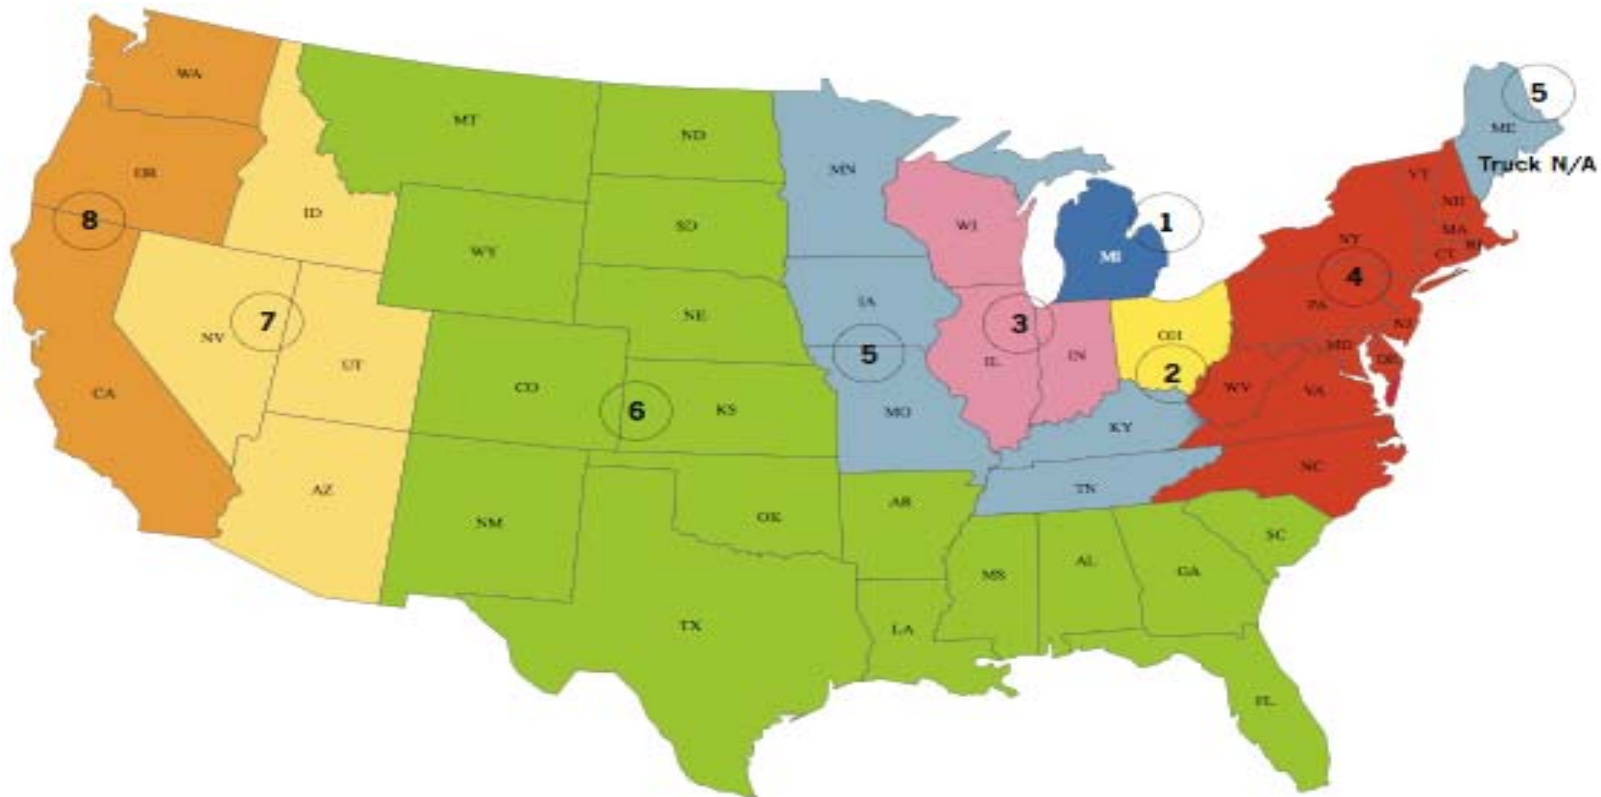

Mast Young Plants 2011-2012 Shipping Program

Truck Delivery

Schedule for zones 1,3 & 5 (except Maine): **odd weeks** 5,7,9,11,13

Schedule for zones 2 & 4: **even weeks** 4,6,8,10,12,14

Minimum of 40 trays for truck delivery.

Federal Express

FedEx 1 Day service for small boxes.

F3-Master Box / Extended Master Box.

Order deadline is 6:00 AM Friday, EST prior to ship week.

Customer pick up

Mast Young Plants will contact the customer directly to arrange their pick up day.

Customer pick up days are Tuesday or Wednesday only.

Order deadline is 6:00 AM Friday, EST prior to ship week.

Spot orders

Orders after 6:00 AM Friday and before Saturday 12:00 PM (noon), EST prior to ship week.