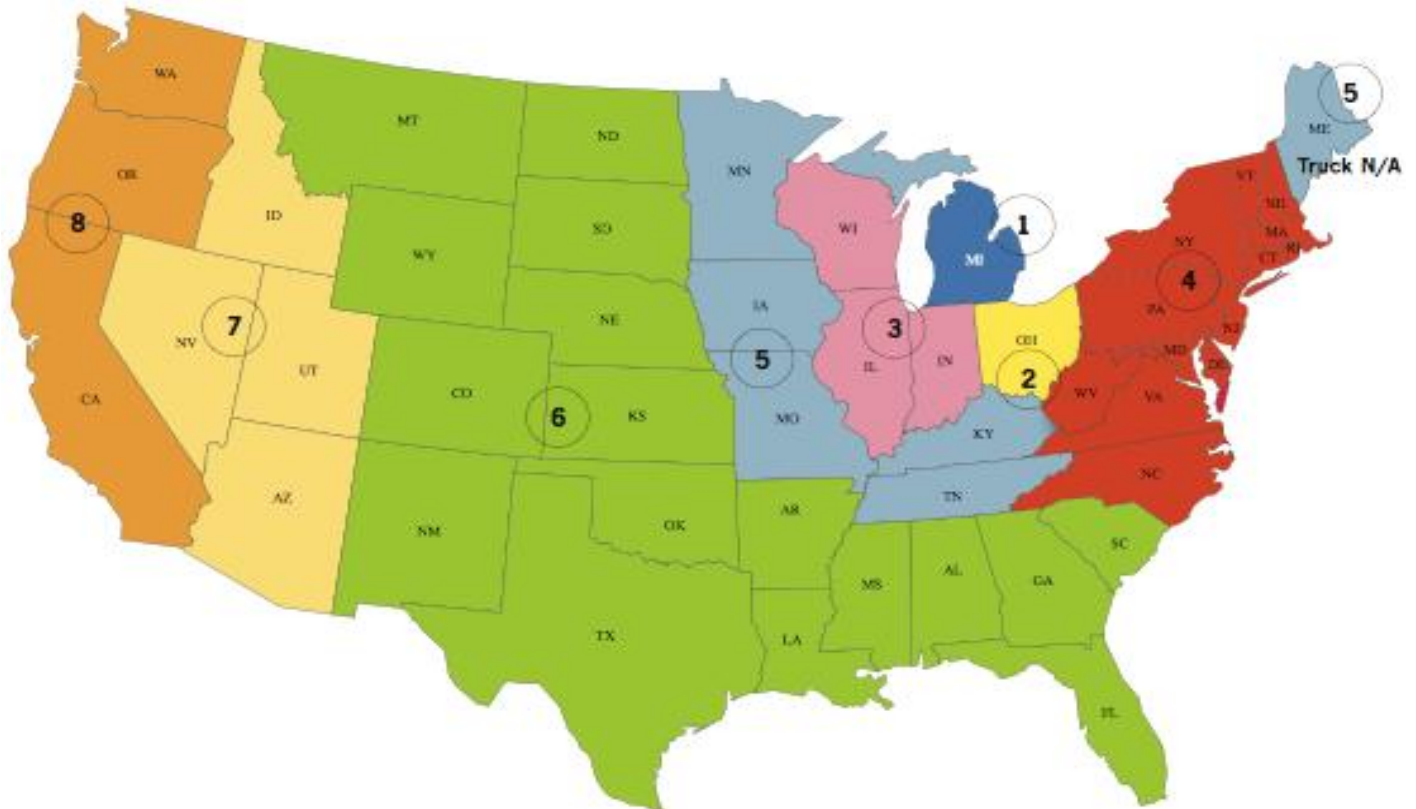

Mast Young Plants Shipping Program

Truck Delivery Schedule for **odd zones** 1,3 & 5 (except Maine): **odd weeks** 5,7,9,11,13
 Schedule for even zones 2 & 4: even weeks 4,6,8,10,12,14
 Minimum of 40 trays for truck delivery.
 Truck orders may be boxed to protect plants while unloading per customer request.
 Rarely an order that qualifies for truck delivery may need to be shipped FedEx. Truck rates will still apply.
 Order deadline is Wednesday 12:00 PM (noon) EST prior to ship week.

Federal Express FedEx Priority Freight service is available to all zones for Master Box / Extended Master Box.
 Order deadline is 6:00 AM Friday EST prior to ship week.
 FedEx 1 Day service for Half Box and Small Box.
 FedEx 2 Day service for Half Box and Small Box.
 Order deadline is 6:00 AM Friday EST prior to ship week.

Customer Pick Up Mast Young Plants will contact the customer directly to arrange a pick up day.
 Customer pick up days are Tuesday and Wednesday. Weeks 8-12 pick up days are Wednesday and Thursday.
 Order deadline is 6:00 AM Friday EST prior to ship week.

Please Note: We will not be shipping during the following holiday weeks: 47, 51, and 52. However, customer pickups are allowed during those weeks.